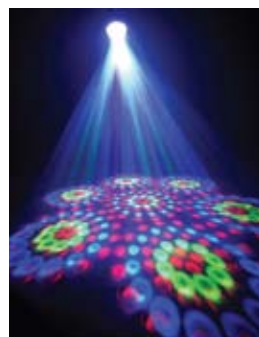

LED VUE 3.1

LED. My favorite light. Sound activated, multicolored. Love to hang over the arrows and aim to hit the approach. Gives the lights a 3-D volcanic effect. Can mount anywhere over the lanes to hit lanes and sidewalls or in bowlers area.

Reg $329.99
Sale $229.99