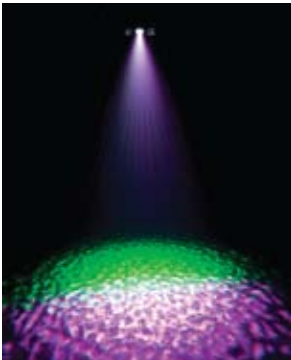

LED ABYSS

LED light that looks like running water. It can change color in program or by sound.
Customers have been known to touch the walls expecting to feel real water.

Reg $189.99 Sale **$149.99**